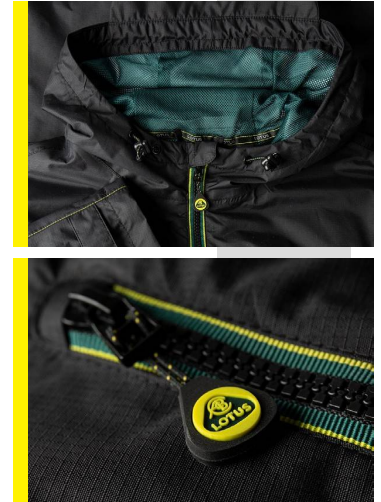

Available to order: Now

INTERNAL / LOTUS CONNECT NAME	PART NUMBER	COLOUR	SIZE	Price
Men's Rain Jacket – Black	LOTMC0004BK1	Black	S	CHF 110.-
Men's Rain Jacket – Black	LOTMC0004BK2	Black	M	CHF 110.-
Men's Rain Jacket – Black	LOTMC0004BK3	Black	L	CHF 110.-
Men's Rain Jacket – Black	LOTMC0004BK4	Black	XL	CHF 110.-
Men's Rain Jacket – Black	LOTMC0004BK5	Black	XXL	CHF 110.-