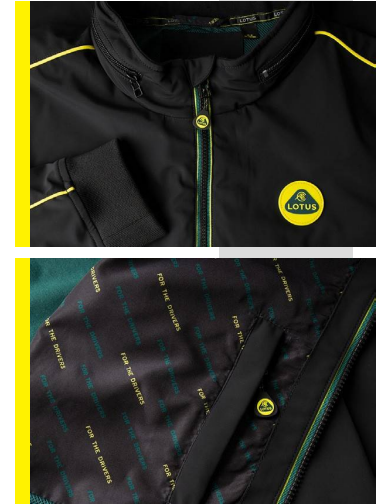

04 men's softshell I Jacket

Wind and water resistant jacket, polyamide and elastane mix shell with DWR coating, features Lotus yellow and green colour on the zip tape, branded silicone zip puller, Lotus Roundel silicone logo on the arm and 'For The Drivers' print features on the inner pocket. Polyamide and elastane mix.

Available to order: Now

INTERNAL / LOTUS CONNECT NAME	PART NUMBER	COLOUR	SIZE	Price
Men's Softshell - Black	LOTMC0005BK1	Black	S	CHF 110.-
Men's Softshell - Black	LOTMC0005BK2	Black	M	CHF 110.-
Men's Softshell - Black	LOTMC0005BK3	Black	L	CHF 110.-
Men's Softshell - Black	LOTMC0005BK4	Black	XL	CHF 110.-
Men's Softshell - Black	LOTMC0005BK5	Black	XXL	CHF 110.-