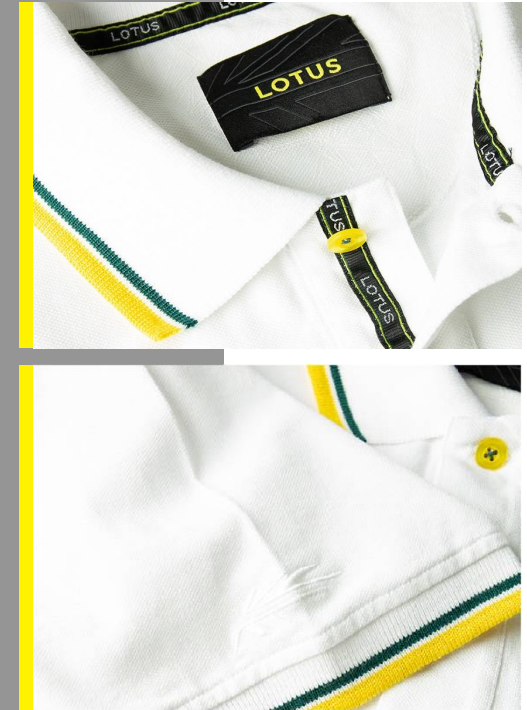

MERCHANDISE / DRIVERS COLLECTION

10 men's polo shirt

Standard fit, features twin tipping to the collar and sleeve cuffs, abstract Union Flag embroidery to the right sleeve, Lotus branded grosgrain tape to back neck, placket and side vents, Lotus weave pattern printed back neck buggy. 100% cotton pique.