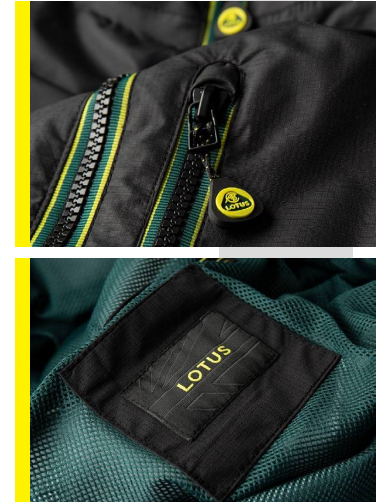

Available to order: Now

INTERNAL / LOTUS CONNECT NAME	PART NUMBER	COLOUR	SIZE	Price
Women's Rain Jacket - Black	LOTMC0008BK1	Black	8	CHF 110.-
Women's Rain Jacket - Black	LOTMC0008BK2	Black	10	CHF 110.-
Women's Rain Jacket - Black	LOTMC0008BK3	Black	12	CHF 110.-
Women's Rain Jacket - Black	LOTMC0008BK4	Black	14	CHF 110.-
Women's Rain Jacket - Black	LOTMC0008BK5	Black	16	CHF 110.-