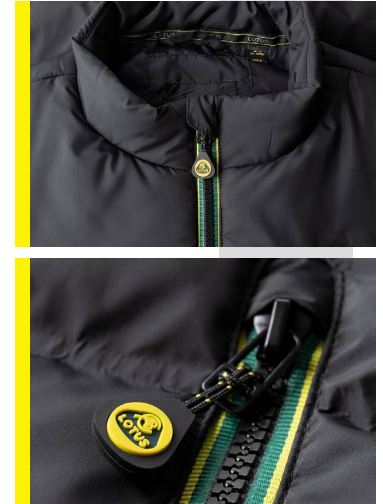

17
women's
quilted
gilet

100% polyester shell with eco wadding, features Lotus yellow and green colour on the zip tape, branded silicone zip puller, Lotus Roundel silicone logo on the chest and 'For The Drivers' print on the lining.

Available to order now: UK stock delivered October 2022

INTERNAL / LOTUS CONNECT NAME	PART NUMBER	COLOUR	SIZE	Price
Women's Qltd Gilet - Black	LOTMC0045BK1	Black	8	CHF 100.-
Women's Qltd Gilet - Black	LOTMC0045BK2	Black	10	CHF 100.-
Women's Qltd Gilet - Black	LOTMC0045BK3	Black	12	CHF 100.-
Women's Qltd Gilet - Black	LOTMC0045BK4	Black	14	CHF 100.-
Women's Qltd Gilet - Black	LOTMC0045BK5	Black	16	CHF 100.-