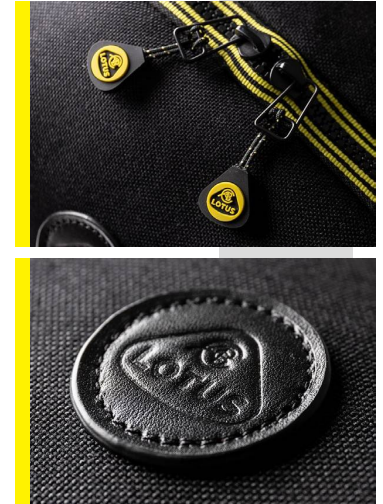

Available to order now: UK stock delivered October 2022

INTERNAL / LOTUS CONNECT NAME	PART NUMBER	COLOUR	SIZE	Price
Lotus Backpack	LOTMCO060	Black	One Size	120.-