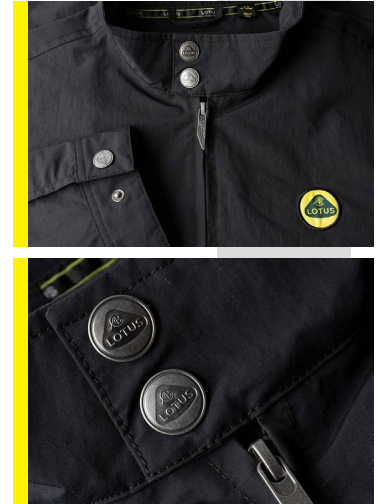

Available to order: Now

INTERNAL / LOTUS CONNECT NAME	PART NUMBER	COLOUR	SIZE	Price
Men's Roundel Driver Jacket	LOTMC0042BK1	Black	S	CHF 100.-
Men's Roundel Driver Jacket	LOTMC0042BK2	Black	M	CHF 100.-
Men's Roundel Driver Jacket	LOTMC0042BK3	Black	L	CHF 100.-
Men's Roundel Driver Jacket	LOTMC0042BK4	Black	XL	CHF 100.-
Men's Roundel Driver Jacket	LOTMC0042BK5	Black	XXL	CHF 100.-