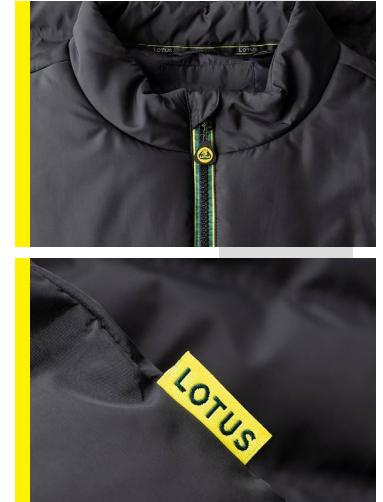

02 men's quilted gilet

100% polyester shell with eco wadding, features Lotus yellow and green colour on the zip tape, branded silicone zip puller, Lotus Roundel silicone logo on the chest and 'For The Drivers' print on the lining.

Available to order: Now

INTERNAL / LOTUS CONNECT NAME	PART NUMBER	COLOUR	SIZE	Price
Men's Roundel Qltd Gilet - Black	LOTMC0041BK1	Black	S	CHF 100.-
Men's Roundel Qltd Gilet - Black	LOTMC0041BK2	Black	M	CHF 100.-
Men's Roundel Qltd Gilet - Black	LOTMC0041BK3	Black	L	CHF 100.-
Men's Roundel Qltd Gilet - Black	LOTMC0041BK4	Black	XL	CHF 100.-
Men's Roundel Qltd Gilet - Black	LOTMC0041BK5	Black	XXL	CHF 100.-