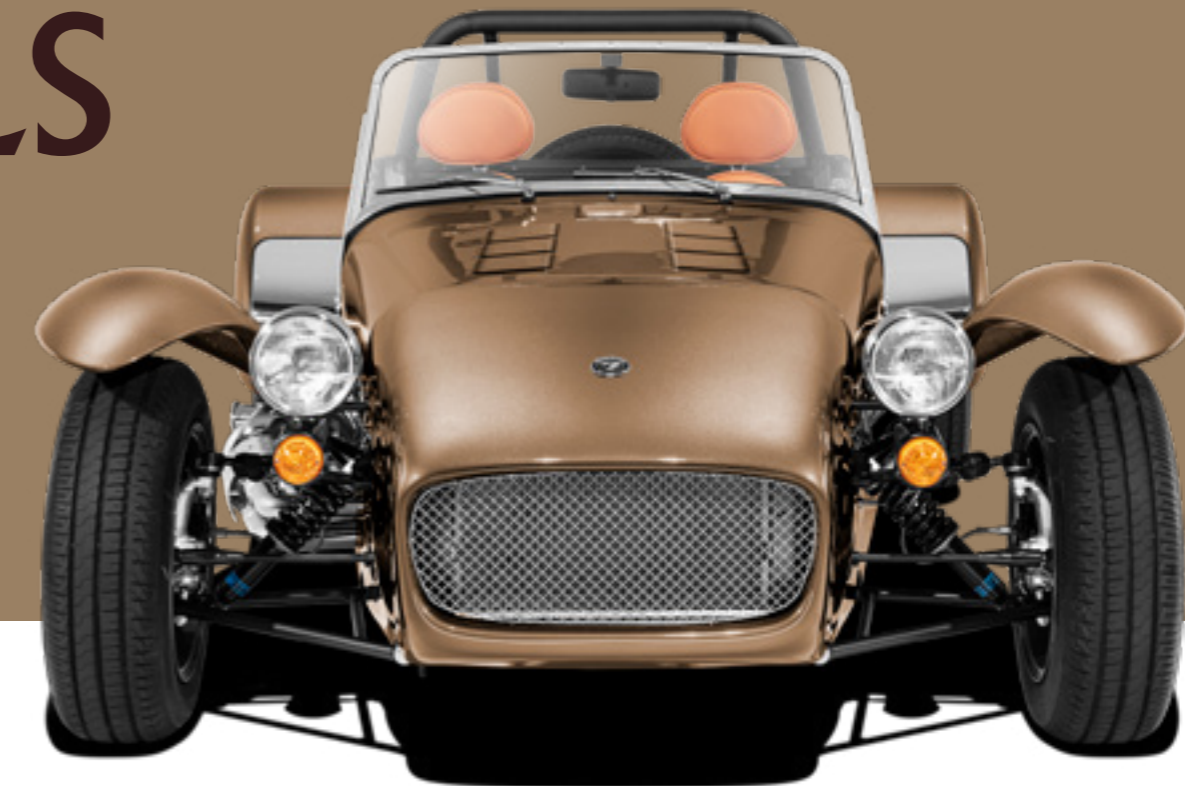

2.0 litre Duratec

Power: **170 bhp (127kW) @ 7,250 rpm**

Torque: **174 Nm @ 6,500 rpm**

CO2: **148 g/km**

Top Speed: **130 mph (209 kph)**

TWO MODELS

ELEVEN EXCLUSIVE PAINT OPTIONS